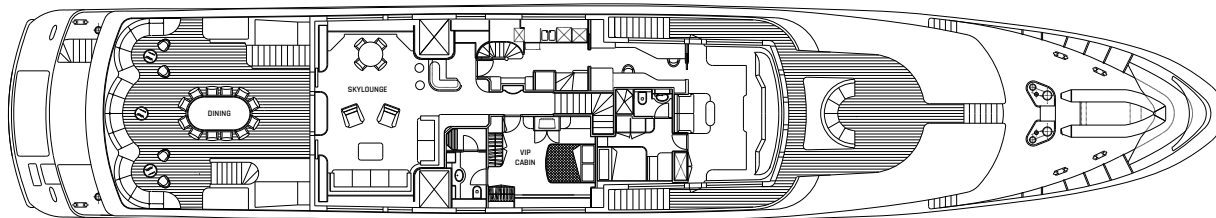

# COME PRIMA YACHT LAYOUT

## SUN DECK

- Sunpad
- Jacuzzi
- Bar

## UPPER DECK

- Dining
- Skylounge
- VIP Cabin

MAIN DECK

- Lounge Area
- Dining
- Main Salon
- Master Suite

LOWER DECK

- 2 VIP Cabins
- 2 Twin Cabins