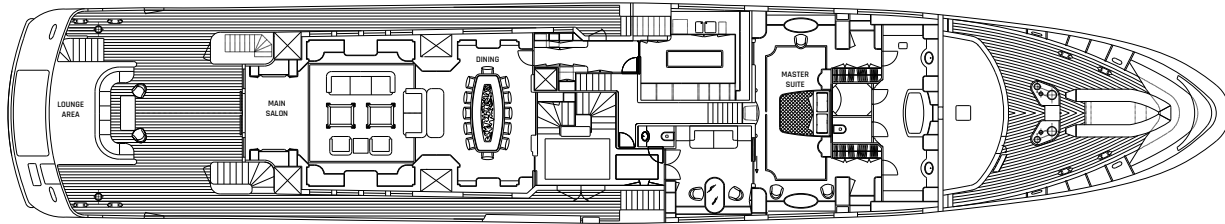

# COME PRIMA YACHT LAYOUT

## SUN DECK

- Sunpad
- Jacuzzi
- Bar

## UPPER DECK

- Dining
- Skylounge
- VIP Cabin

MAIN DECK

- Lounge Area
- Dining
- Main Salon
- Master Suite

LOWER DECK

- 2 VIP Cabins
- 2 Twin Cabins